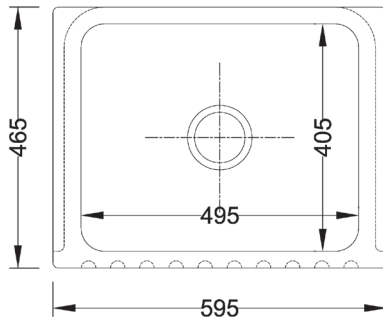

The Bowland kitchen sink has a 3 hole overflow and standard 3½ inch waste outlet to accommodate a basket strainer or waste disposer.

Dimensions: 595 x 465 x 220mm
Weight: 73.00 kg

Product Code: SOO600010WH White
SOO600010PN Biscuit