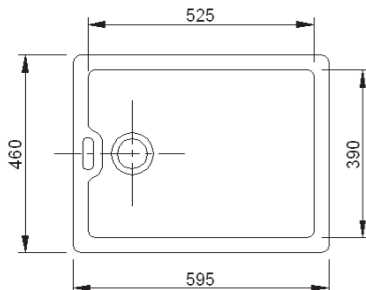

Dimensions: 595 X 460 X 255mm
Weight: 50.00 kg

Product Code: SCBE600WH White
SCBE600PN Biscuit

To purchase this sink please visit www.shawsofdarwen.com

Shaws of Darwen

Waterside, Darwen, Lancashire, England BB3 3NX Tel: +44 (0)844 840 4529 Fax: +44 (0)1254 873462