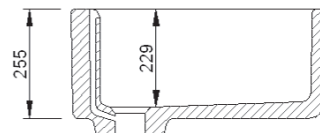

Handcrafted in Lancashire

Classic Collection

CLASSIC BELFAST

Belfast Sinks from Shaws are a popular, elegant and compact sink suitable to be used in a number of applications around the kitchen.

Shaws Belfast Sinks have a 1½ inch waste outlet to accommodate a stainless steel slotted waste.

Dimensions: 595 X 460 X 255mm
Weight: 50.00 kg

Product Code: SCBE600WH White
SCBE600PN Biscuit

To purchase this sink please visit www.shawsofdarwen.com

Shaws of Darwen

Waterside, Darwen, Lancashire, England BB3 3NX Tel: +44 (0)844 840 4529 Fax: +44 (0)1254 873462