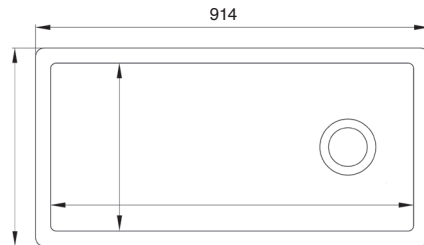

## CLASSIC BUTLER 1000

The large single bowl Butler sink adds a touch of elegance to any kitchen and is perfectly suited to modern and traditional surroundings.

The Butler sink features a round over flow with a 3½ inch waste outlet and comes in white or biscuit.

**Dimensions:** 914 x 460 x 255mm  
**Weight:** 70.00 kg

**Product Code:** SCBUI01WH White  
SCBUI01PN Biscuit

To purchase this sink please visit [www.shawsofdarwen.com](http://www.shawsofdarwen.com)