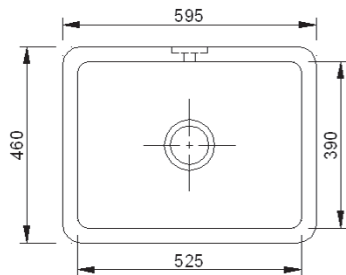

## CLASSIC BUTLER 600

The Butler 600 single bowl sinks are ideal for modern or traditional look kitchens and like all our sinks, is handcrafted using methods which go back centuries.

The single bowl has a central 3½ inch waste outlet to accommodate a basket strainer or waste disposer.

**Dimensions:** 595 x 460 x 255mm  
**Weight:** 50.00 kg

**Product Code:** SCBU600WH White  
SCBU600PN Biscuit

To purchase this sink please visit [www.shawsofdarwen.com](http://www.shawsofdarwen.com)