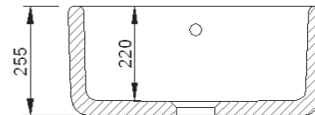

**Dimensions:** 595 x 460 x 255mm  
**Weight:** 50.00 kg

**Product Code:** SCBU600WH White  
SCBU600PN Biscuit

To purchase this sink please visit [www.shawsofdarwen.com](http://www.shawsofdarwen.com)