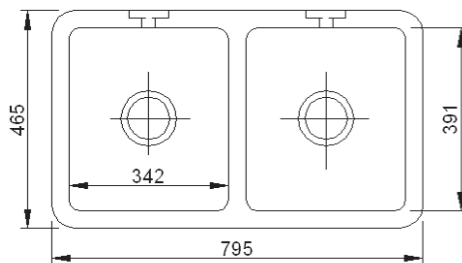

## CLASSIC DOUBLE 800

Shaws Classic compact double bowl sink is the perfect choice for a busy kitchen looking for a traditional multi-purpose sink.

The double bowl sink features a central dividing wall and has a round overflow and a central 3/2 inch waste outlets to accommodate basket strainer or waste disposer.

**Dimensions:** 795 x 465 x 229mm  
**Weight:** 65.00 kg

**Product Code:** SCLD800WH White  
SCLD800PN Biscuit

To purchase this sink please visit [www.shawsofdarwen.com](http://www.shawsofdarwen.com)