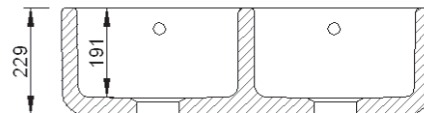

## CLASSIC DOUBLE 800

Shaws Classic compact double bowl sink is the perfect choice for a busy kitchen looking for a traditional multi-purpose sink.

The double bowl sink features a central dividing wall and has a round overflow and a central 3/2 inch waste outlets to accommodate basket strainer or waste disposer.

**Dimensions:** 795 x 465 x 229mm  
**Weight:** 65.00 kg

**Product Code:** SCLD800WH White  
SCLD800PN Biscuit

To purchase this sink please visit [www.shawsofdarwen.com](http://www.shawsofdarwen.com)