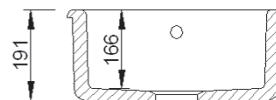

Handcrafted in Lancashire

Inset & Undermount Collection

CLASSIC SQUARE

The Shaws modern look square sink is perfect for vegetable preparation or for use in island or peninsular applications.

The square Inset sink features a central waste outlet to accommodate a basket strainer or waste disposer. Shaws square sinks have a round overflow and can either be inset into a worktop or undermounted.

Dimensions: 460 x 460 x 191mm
Weight: 30.00 kg

Product Code: SCSQ460WH White
SCSQ460PN Biscuit

To purchase this sink please visit www.shawsofdarwen.com

Shaws of Darwen

Waterside, Darwen, Lancashire, England BB3 3NX Tel: +44 (0)844 840 4529 Fax: +44 (0)1254 873462