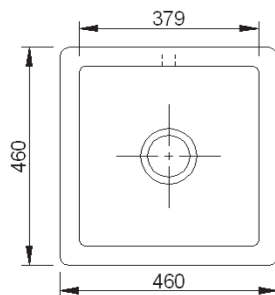

Handcrafted in Lancashire

Inset & Undermount Collection

CLASSIC SQUARE

The Shaws modern look square sink is perfect for vegetable preparation or for use in island or peninsular applications.

The square Inset sink features a central waste outlet to accommodate a basket strainer or waste disposer. Shaws square sinks have a round overflow and can either be inset into a worktop or undermounted.

Dimensions: 460 x 460 x 191mm
Weight: 30.00 kg

Product Code: SCSQ460WH White
SCSQ460PN Biscuit

To purchase this sink please visit www.shawsofdarwen.com

Shaws of Darwen

Waterside, Darwen, Lancashire, England BB3 3NX Tel: +44 (0)844 840 4529 Fax: +44 (0)1254 873462