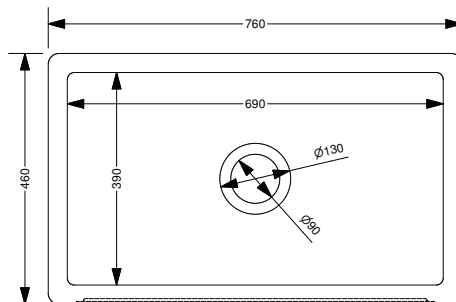

Handcrafted in Lancashire

Original Collection

ENTWISTLE

The large single bowl Entwistle sink with its unique patterned front, is a great choice for both modern and traditional kitchens.

The Entwistle sink has a 3 hole overflow and standard 3½ inch waste outlet to accommodate abasket strainer or waste disposer.

Dimensions: 760 x 460 x 255mm
Weight: 57.50 kg

Product Code: SOEN800WH White
SOEN800PN Biscuit

To purchase this sink please visit www.shawsofdarwen.com

Shaws of Darwen

Waterside, Darwen, Lancashire, England BB3 3NX Tel: +44 (0)844 840 4529 Fax: +44 (0)1254 873462