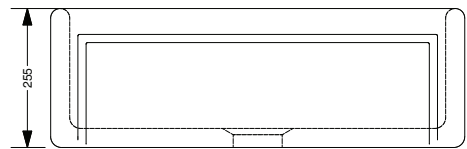

Handcrafted in Lancashire

Original Collection

ENTWISTLE

The large single bowl Entwistle sink with its unique patterned front, is a great choice for both modern and traditional kitchens.

The Entwistle sink has a 3 hole overflow and standard 3½ inch waste outlet to accommodate abasket strainer or waste disposer.

Dimensions: 760 x 460 x 255mm
Weight: 57.50 kg

Product Code: SOEN800WH White
SOEN800PN Biscuit

To purchase this sink please visit www.shawsofdarwen.com

Shaws of Darwen

Waterside, Darwen, Lancashire, England BB3 3NX Tel: +44 (0)844 840 4529 Fax: +44 (0)1254 873462