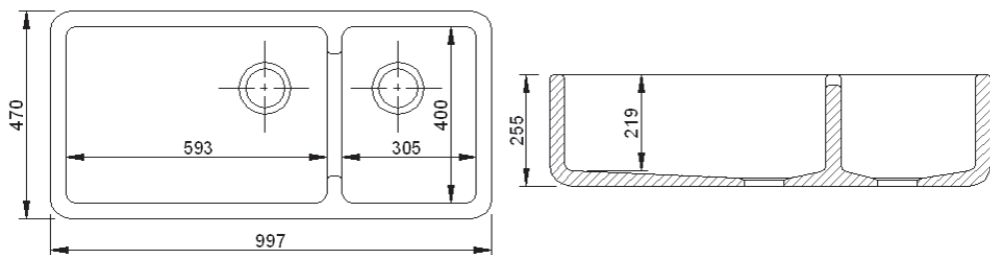

Handcrafted in Lancashire

Original Collection

EDGWORTH

The Edgworth sink is a large sized, plain front, double bowl sink. This high performance sink features offset dividing wall perfect for the busy traditional kitchen.

The sink has no overflow and standard 3½ inch waste outlets to accommodate a basket strainer or waste disposer.

Dimensions: 997 x 470 x 255mm
Weight: 80.00 kg

Product Code: SEDGI00WH White
SEDGI00PN Biscuit