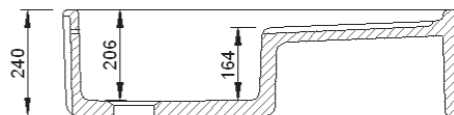

Handcrafted in Lancashire

Original Collection

LONGRIDGE

The Longridge sink is the perfect sink to utilise in laundry or utility room applications or as a secondary kitchen sink.

The Longridge sink features a 3 hole overflow and a standard 3½ inch waste outlet to accommodate a basket strainer or waste disposer.

Dimensions: 897 x 460 x 240mm
Weight: 75.00 kg

Product Code: FCS00610WH White
FCS000610PN Biscuit

To purchase this sink please visit www.shawsofdarwen.com

Shaws of Darwen

Waterside, Darwen, Lancashire, England BB3 3NX Tel: +44 (0)844 840 4529 Fax: +44 (0)1254 873462