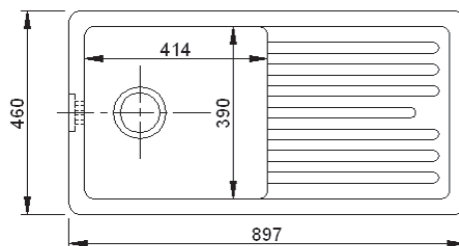

Handcrafted in Lancashire

Original Collection

LONGRIDGE

The Longridge sink is the perfect sink to utilise in laundry or utility room applications or as a secondary kitchen sink.

The Longridge sink features a 3 hole overflow and a standard 3½ inch waste outlet to accommodate a basket strainer or waste disposer.

Dimensions: 897 x 460 x 240mm
Weight: 75.00 kg

Product Code: FCS00610WH White
FCS000610PN Biscuit

To purchase this sink please visit www.shawsofdarwen.com

Shaws of Darwen

Waterside, Darwen, Lancashire, England BB3 3NX Tel: +44 (0)844 840 4529 Fax: +44 (0)1254 873462