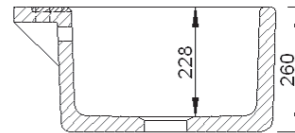

Handcrafted in Lancashire

Original Collection

RIBBLESDALE

The Ribblesdale sink is beautifully crafted and is the ideal choice for a stylish sink with a traditional look.

The sink has pre-formed tap holes and soap recesses and has a 3 hole overflow and a standard 3½ inch waste outlet to accommodate a basket strainer or waste disposer.

Dimensions: 595 x 547 x 260mm
Weight: 60.00 kg

Product Code: SO4100010WH White
SO4100010PN Biscuit

To purchase this sink please visit www.shawsofdarwen.com

Shaws of Darwen

Waterside, Darwen, Lancashire, England BB3 3NX Tel: +44 (0)844 840 4529 Fax: +44 (0)1254 873462