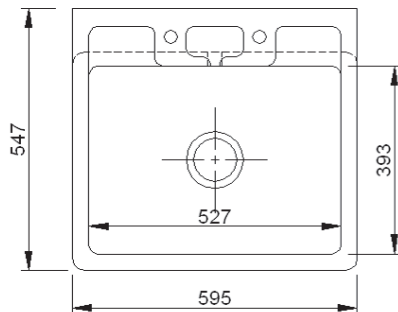

Handcrafted in Lancashire

Original Collection

RIBBLESDALE

The Ribblesdale sink is beautifully crafted and is the ideal choice for a stylish sink with a traditional look.

The sink has pre-formed tap holes and soap recesses and has a 3 hole overflow and a standard 3½ inch waste outlet to accommodate a basket strainer or waste disposer.

Dimensions: 595 x 547 x 260mm
Weight: 60.00 kg

Product Code: SO4100010WH White
SO4100010PN Biscuit

To purchase this sink please visit www.shawsofdarwen.com

Shaws of Darwen

Waterside, Darwen, Lancashire, England BB3 3NX Tel: +44 (0)844 840 4529 Fax: +44 (0)1254 873462