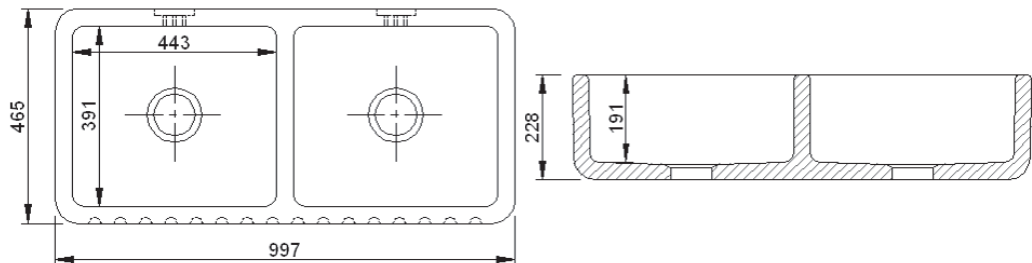

## RIBCHESTER 1000

The Ribchester 1000 is the perfect sink for the traditional family kitchen. The large double sink with central dividing wall is perfect for multipurpose use.

The sink has a distinctive fluted front and a 3 hole overflow and two standard 3½ inch waste outlets to accommodate a basket strainer or waste disposer.

**Dimensions:** 997 x 465 x 228mm  
**Weight:** 80.00 kg

**Product Code:** SO2400010WH White  
SO2400010PN Biscuit

To purchase this sink please visit [www.shawsofdarwen.com](http://www.shawsofdarwen.com)