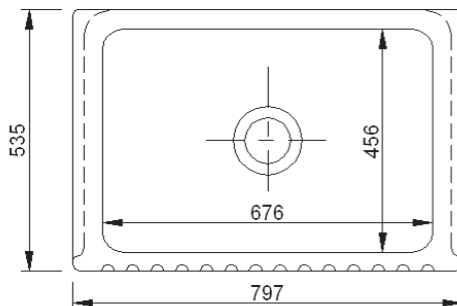

Handcrafted in Lancashire

Original Collection

BOWLAND 800

Shaws Bowland sink is the perfect choice if you're looking for a large single bowl kitchen sink with a luxurious traditional look.

The Bowland features a distinctive fluted front and has a 3 hole overflow and a standard 3½ inch waste outlet to accommodate a basket strainer or waste disposer.

Dimensions: 797 x 535 x 220mm
Weight: 73.00 kg

Product Code: BLF5312WH White
BLF5312PN Biscuit

To purchase this sink please visit www.shawsofdarwen.com

Shaws of Darwen

Waterside, Darwen, Lancashire, England BB3 3NX Tel: +44 (0)844 840 4529 Fax: +44 (0)1254 873462