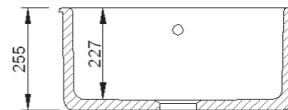

Handcrafted in Lancashire

Inset & Undermount Collection

CLASSIC INSET 600

The Inset sink from Shaws is a perfect secondary sink which is ideal for vegetable preparation or to use in island or peninsular applications.

The Inset single bowl sink features a central 3½ inch waste outlet to accommodate a basket strainer or waste disposer.

Dimensions: 595 x 460 x 255mm

Weight: 50.00 kg

Product Code: SCIN595WH White

SCIN595PN Biscuit