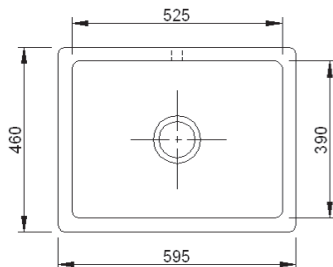

Handcrafted in Lancashire

Inset & Undermount Collection

CLASSIC INSET 600

The Inset sink from Shaws is a perfect secondary sink which is ideal for vegetable preparation or to use in island or peninsular applications.

The Inset single bowl sink features a central 3½ inch waste outlet to accommodate a basket strainer or waste disposer.

Dimensions: 595 x 460 x 255mm

Weight: 50.00 kg

Product Code: SCIN595WH White

SCIN595PN Biscuit