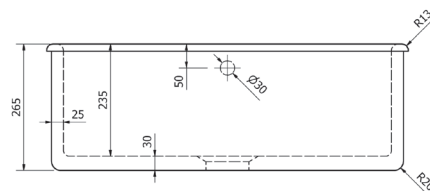

Handcrafted in Lancashire

Inset & Undermount Collection

CLASSIC INSET 800

The large Inset sink can be a main or secondary sink and fits any modern or traditional kitchen.

The Inset single bowl sink features a central 3½ inch waste outlet to accommodate a basket strainer or waste disposer.

Dimensions: 760 x 460 x 265mm
Weight: 50.00 kg

Product Code: SCIN760WH White
SCIN760PN Biscuit

To purchase this sink please visit www.shawsofdarwen.com

Shaws of Darwen

Waterside, Darwen, Lancashire, England BB3 3NX Tel: +44 (0)844 840 4529 Fax: +44 (0)1254 873462