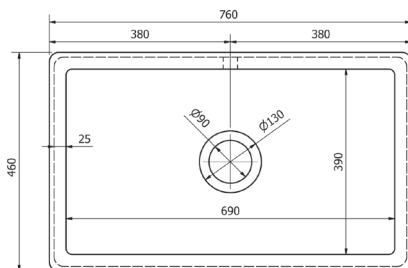

Handcrafted in Lancashire

Inset & Undermount Collection

CLASSIC INSET 800

The large Inset sink can be a main or secondary sink and fits any modern or traditional kitchen.

The Inset single bowl sink features a central 3½ inch waste outlet to accommodate a basket strainer or waste disposer.

Dimensions: 760 x 460 x 265mm
Weight: 50.00 kg

Product Code: SCIN760WH White
SCIN760PN Biscuit

To purchase this sink please visit www.shawsofdarwen.com

Shaws of Darwen

Waterside, Darwen, Lancashire, England BB3 3NX Tel: +44 (0)844 840 4529 Fax: +44 (0)1254 873462